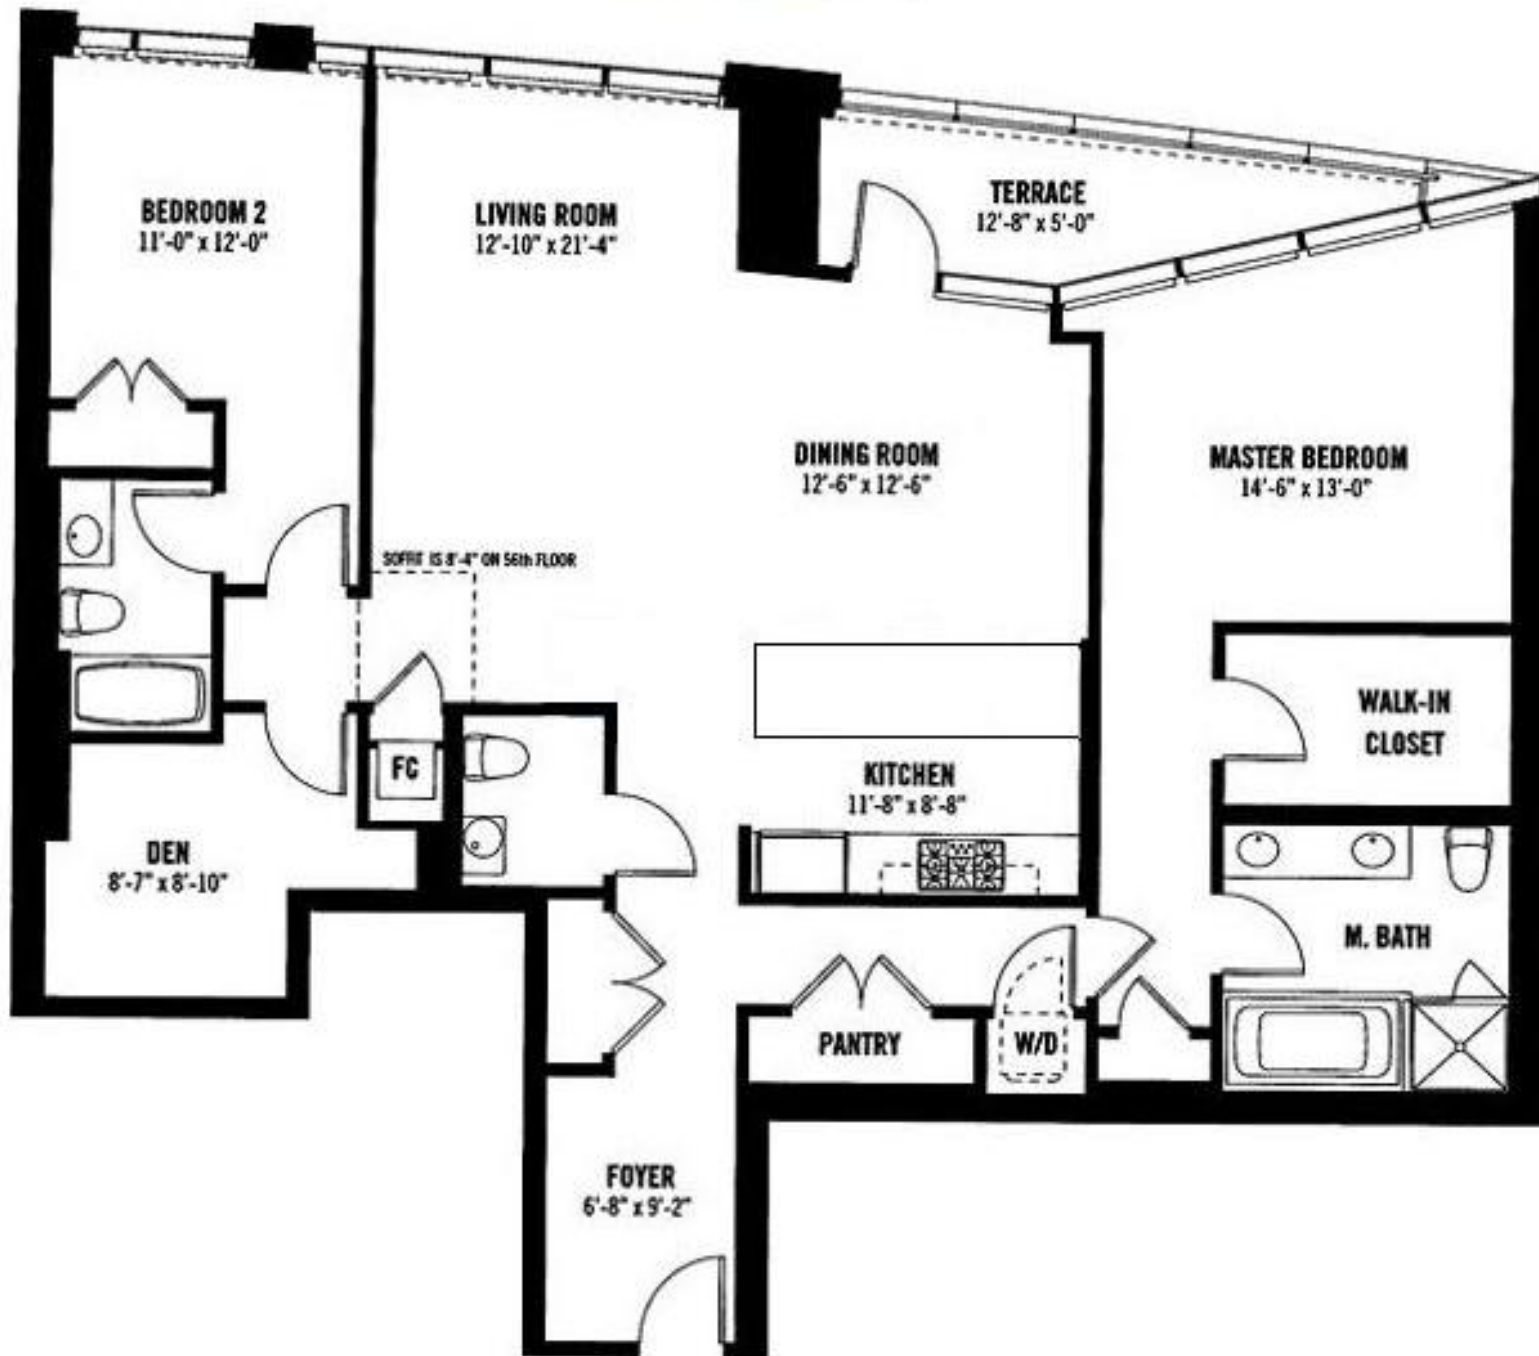

340 On The Park, 340 E Randolph
5L-24L, 29L-56L Tier
2BR / 2.5BA / 1902 SqFt

Courtesy of:

Developer: LR Development