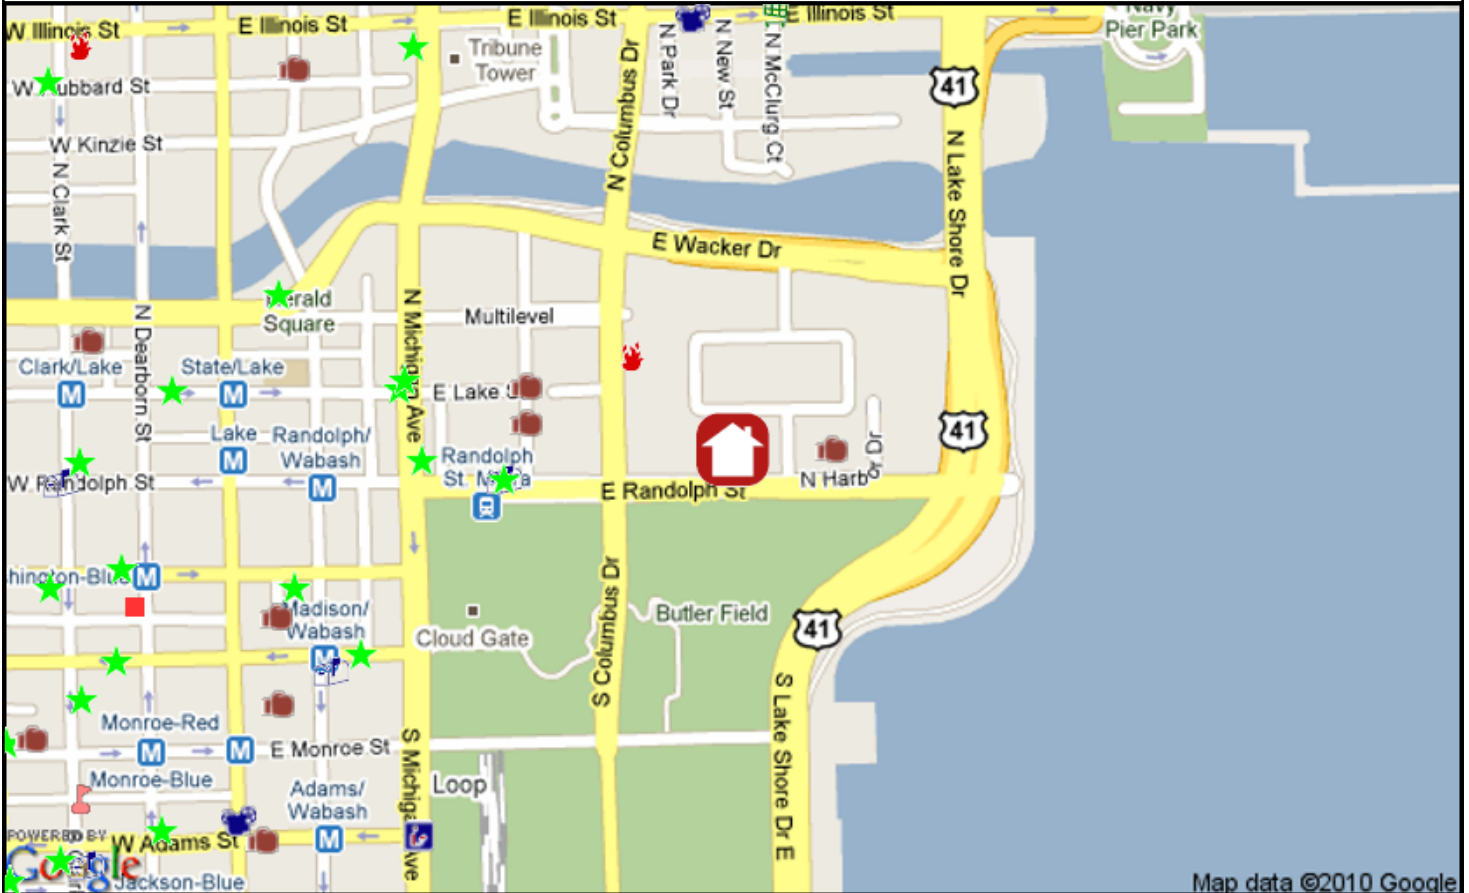

Home-Turf Report for 340 E. Randolph #3104 Chicago, IL 60601

Map data ©2010 Google

Prepared by: Mary Ellen Kuehl // The Kuehl Group, Inc. // (773) 327-5753

© 2001-2009 Home-Turf Marketing Systems, L.L.C. // Visit www.hometurfonline.com or call (800) 689-1652

City Ward#: 42

Alderman: Brendan Reilly
311 West Superior, Ste. 212, 60654, 312-642-4242

Nearest Public High Schools:

Linc Alternative High, 125 S Clark St Fl 15, 0.7mi SW
Jones College Prep High, 606 S State St, 0.9mi SW

Nearest Private High Schools:

Quigley Seminary, 103 E Chestnut St, 1.0mi NW
Latin School Of Chicago Upper, 59 W North Blvd, 1.9mi N
Chicago Acad. For The Arts, 1010 W Chicago, 1.9mi NW

Nearest Public Elementary Schools:

Cps Virtual Nclb High, 125 S Clark St Fl 9, 0.7mi SW
Ogden Elem., 24 W Walton St, 1.2mi NW

Nearest Private Elementary Schools:

Daystar, 800 S Wells Ste 180, 1.2mi SW
Francis Xavier Warde, 120 S Desplaines, 1.4mi W

Nearest Daycare Centers:

Altgeld Early Learning Ctr - CNH, 941 E 132nd, 0.5mi SW
Bright Horizons at Cook County, 40 N Dearborn St, 0.6mi W
Bright Horizons at Fourth Presbyterian, 126 E Chestnut St, 1.0mi N

Nearest Public Library:

Altgeld, 950 E 132nd Pl, 312-747-5952, 0.5mi SW

Nearest Hospital:

Northwestern Memorial Hospital, 251 E Huron St, 0.7mi N

Nearest Major Grocery Stores:

Fox And Obel, 401 E Illinois St, 0.4mi N
Dominick's, 255 E. Grand Ave, 0.5mi N
Treasure Island, 680 N Lake Shore Dr, 0.7mi N

Nearest Movie Theaters:

AMC River East 21, 322 E Illinois St, 0.4mi N
Gene Siskel Film Center, 164 S State St, 0.6mi SW

Nearest Health Clubs:

Riviera Health Club, 400 E Randolph St, 0.1mi E
Lakeshore Athletic Club, 211 N Stetson Ave, 0.2mi W

Nearest Starbucks:

200 E Randolph St, 0.2mi W

Nearest CTA Station:

Randolph/Wabash, Brown, Orange, Purple (Express), Green, Pink, 0.4mi W

Nearest Metra Station:

Van Buren Street, 0.6mi SW

Nearest Fire Station:

0.1mi NW

- Starbucks
- Health Club
- Dog Park
- Day Care
- Major Grocery
- Library
- Hospital
- Post Office
- Theater
- Fire Station
- School
- CTA Station
- Metra Station
- City Park

Home-Turf Marketing Systems, L.L.C. and the users of Home-Turf assume no responsibility for any loss or impact resulting from the use of this information. No representations are made regarding the accuracy of the information provided. All data is subject to change and should be verified with local sources.